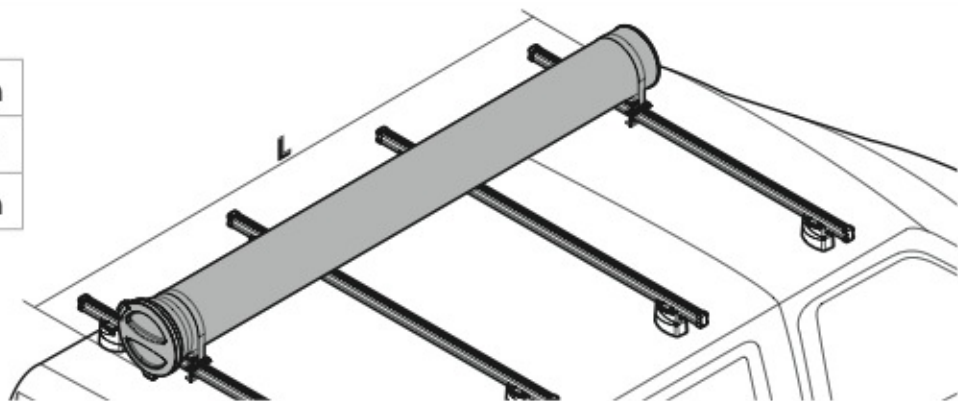

OPTIONALS PER / FOR / FÜR:

Kargo series

Acciaio / Steel

Kargo-Plus series

Alluminio / Aluminium

KARGO-TUBE

N11050	T200	L = 205 cm
N11051	T300	L = 305 cm
N11052	T400	L = 405 cm