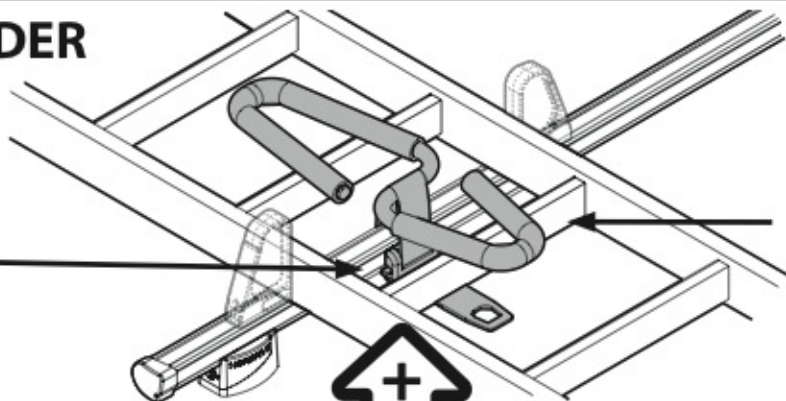

**KARGO-TUBE**

<b>N11050</b>	<b>T200</b>	L = 205 cm
<b>N11051</b>	<b>T300</b>	L = 305 cm
<b>N11052</b>	<b>T400</b>	L = 405 cm

**LADDER HOLDER STRAPS**

**N11065 U-5**

**LADDER STEP ADAPTER**

**N11067 U-6**

RICHIESTO  
REQUIRED  
REQUIS  
ERFORDERLICH  
NECESSARIO