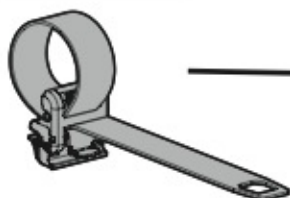

## SPOILER

**N11057** KP-9 L = 95 cm

**N11058** KP-11 L = 110 cm

OPTIONALS PER / FOR / FÜR:

**Kargo** series

Acciaio / Steel

**Kargo-Plus** series

Alluminio / Aluminium

**KARGO-TUBE**

<b>N11050</b>	<b>T200</b>	L = 205 cm
<b>N11051</b>	<b>T300</b>	L = 305 cm
<b>N11052</b>	<b>T400</b>	L = 405 cm

**LADDER HOLDER STRAPS**

**N11065 U-5**

**LADDER STEP ADAPTER**

**N11067 U-6**

RICHIESTO  
REQUIRED  
REQUIS  
ERFORDERLICH  
NECESSARIO